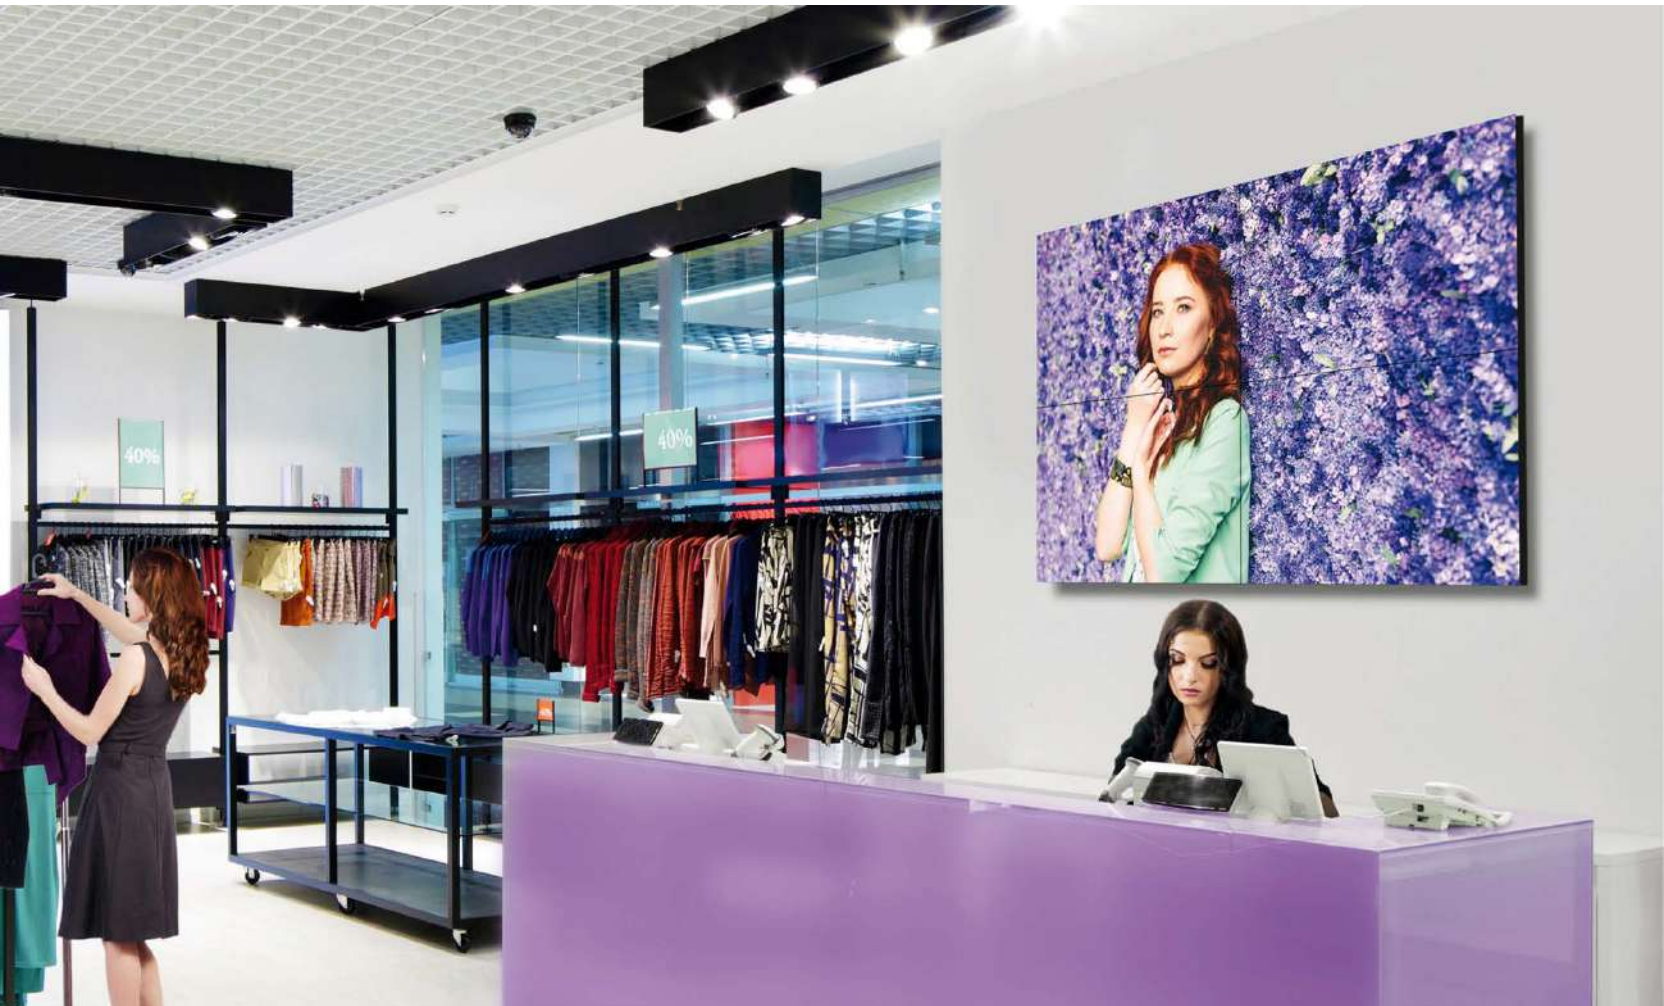

Limitless

Bezel-free LED display wall.

44"

27"

Also available
in different kits

- Public venues
- Retail
- Transportation

All products are subject to change

CMND