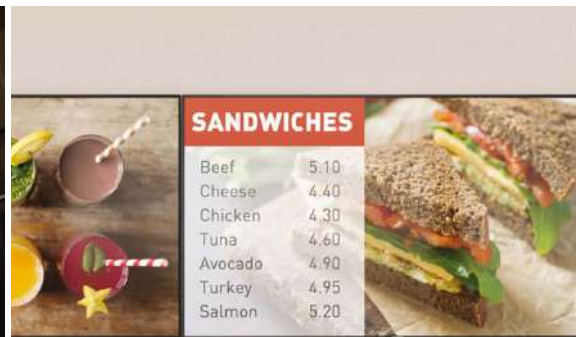

Benefits

- Take control with CMND: drag-and-drop system management.
- Change menus without fuss. Schedule promotions.
- Effortlessly install and launch native or bespoke apps on an Android-powered Philips display.
- Easily set secondary input sources so displays don't go blank.
- Streamline ordering. Easy 4G communication with tablets and mobile devices.
- Create interaction. Touchscreens for ordering, advertising, and more.