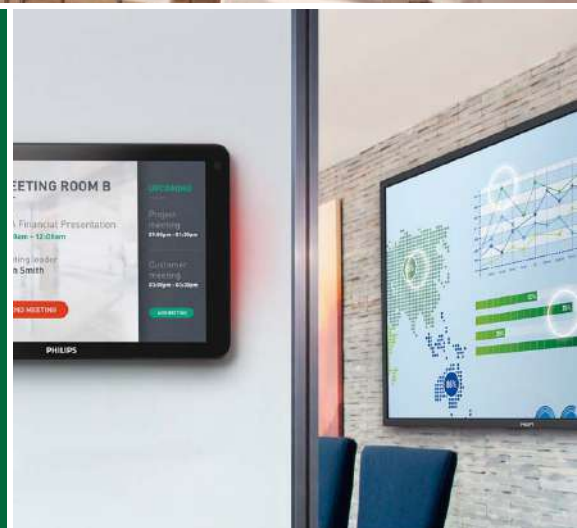

Display options

- | T-line
- | Q-line
- | D-line
- | X-line
- | Signature
- | MediaSuite

Benefits

- Take control with CMND: drag-and-drop system management.
- Wirelessly cast presentations on displays with Chromecast built-in™.
- Effortlessly install and launch native or bespoke apps on an Android-powered Philips display.
- Easily set secondary input sources so displays don't go blank.
- Deliver better presentations with responsive, multi-point touchscreens.

Food & Beverage

Give them more

Tough. Dynamic. Interactive.

Robust displays built to keep going in a 24-hour kitchen. Sharp, vibrant digital menu boards. Touchscreen ordering stations. Barroom TVs. Philips Professional Displays offer easy management whether you're running a bar, a café, or a hotel restaurant.